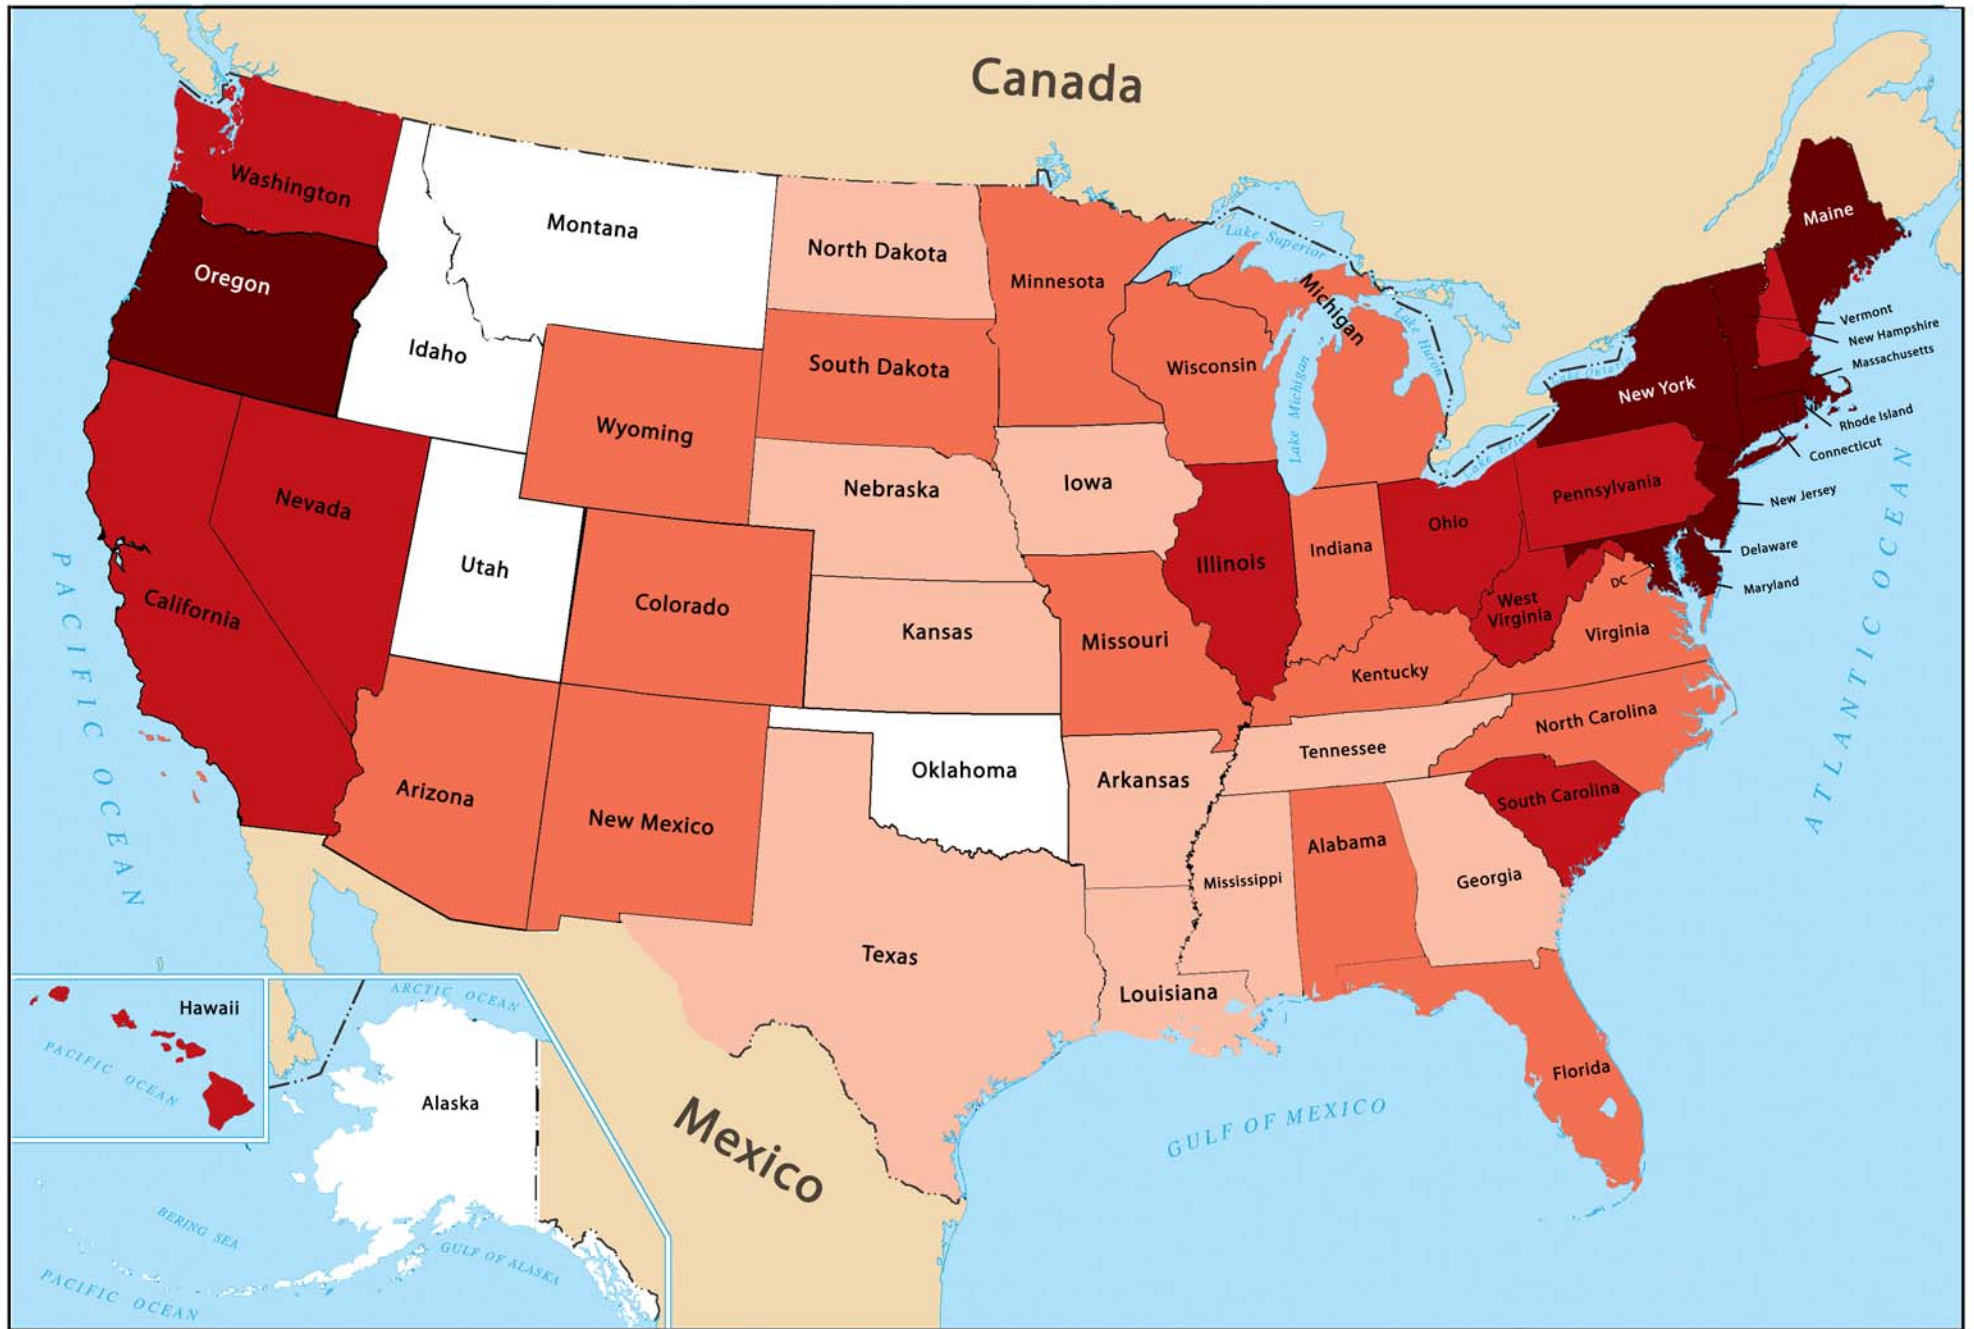

# 2006 Humane Scorecard Averages U.S. House of Representatives

Updated 11/01/06

519 C St., NE  
Washington, DC 20002  
(202) 676-2314  
[www.fund.org](http://www.fund.org)